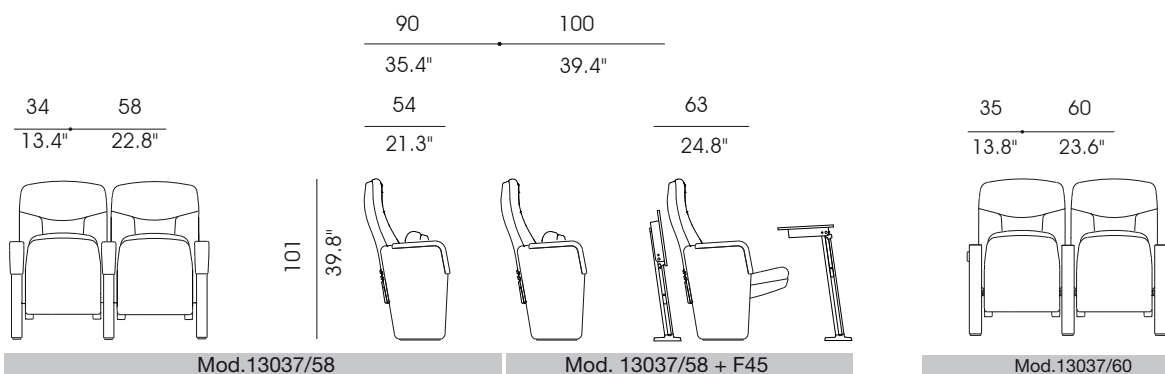

13037/58 Excellence