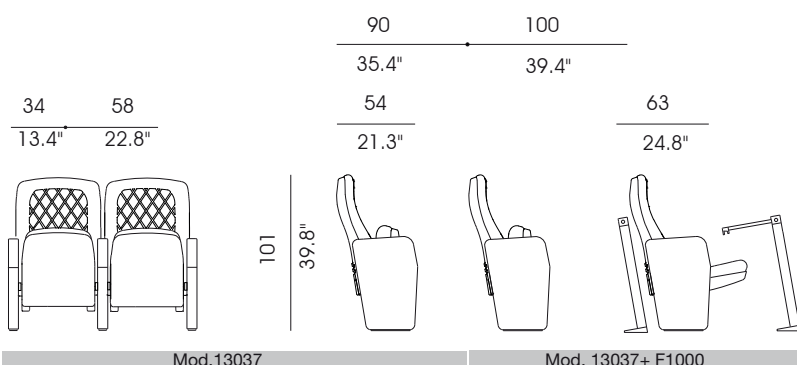

F-1000 table + Rhombus