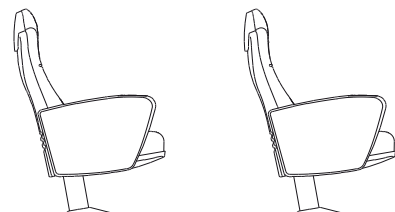

cinema seating

Smart Collection

BUSINESS CLASS

BUSINESS CLASS

13010 SmartFix

36 60
14.2" 23.6"

109
42.9"

110
43.3"
80
31.5"

13011 SmartRK s wing

Respaldo abatible mediante presión del usuario.

User reclines backrest by their own body pressure.

inclinación máxima regulable según la necesidad de la sala.

Different reclining positions can be pre-established depending on the room configuration.

36 60
14.2" 23.6"

140
55.1"

15° 80 96
31.5" 37.8"

Respaldo abatible mediante pulsador con retorno automático.
 at the push of a button, backrest reclines and moves back automatically.

Worldwide References