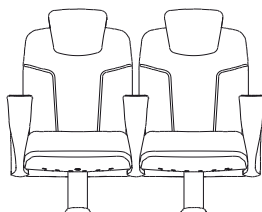

cinema seating

Smart Collection

BUSINESS CLASS

BUSINESS CLASS

13010 SmartFix

36 60
14.2" 23.6"

109
42.9"

110
43.3"
80
31.5"

13011 SmartRK s wing

Respaldo abatible mediante presión del usuario.

User reclines backrest by their own body pressure.

inclinación máxima regulable según la necesidad de la sala.

Different reclining positions can be pre-established depending on the room configuration.

36 60
14.2" 23.6"

140
55.1"

15° 80 96
31.5" 37.8"

Respaldo abatible mediante pulsador con retorno automático.
 at the push of a button, backrest reclines and moves back automatically.

Worldwide References